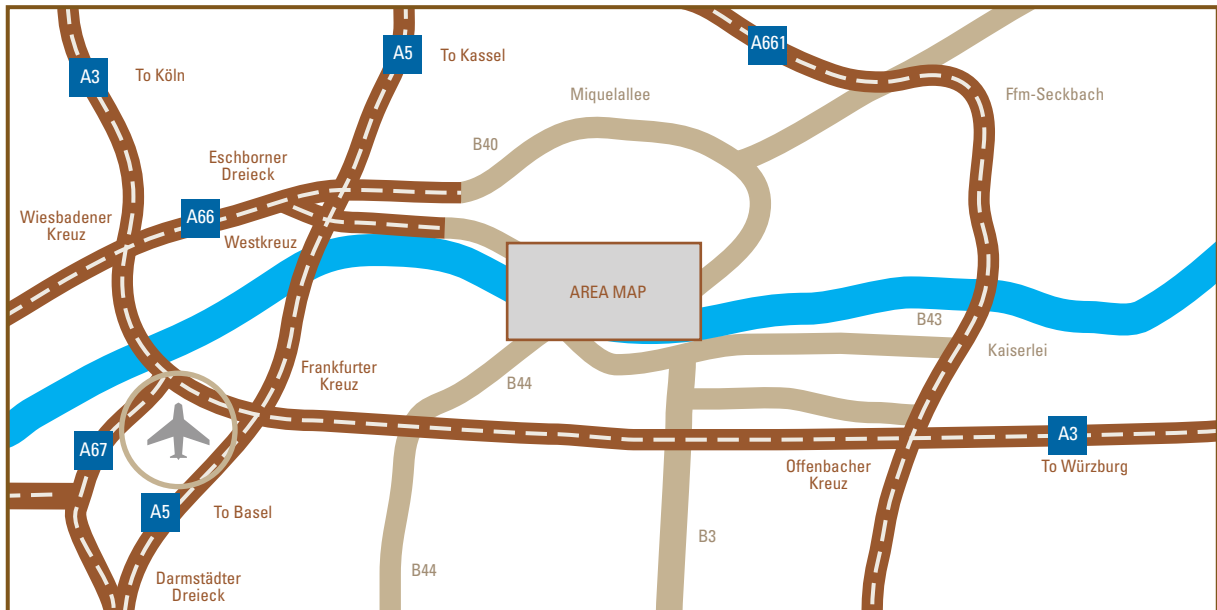

## APPROACH BY CAR

**JAPAN CENTER**  
TAUNUSTOR 2 · FRANKFURT/MAIN

### A3 from Cologne

- + Take the "Wiesbadener Kreuz" exit toward Frankfurt
- + At "Eschborner Dreieck", exit toward "Messe"
- + Continue from \* above

Get off the train at TAUNUSANLAGE stop and walk south along the Park "Taunusanlage".

The JAPAN CENTER (Taunustor 2) is located to your left at the first intersection.

#### U-Bahn | Subway

The following U-Bahn (subway) lines take you from the main railroad station (Frankfurt/M. Hauptbahnhof) to the subway stop WILLY-BRANDT-PLATZ:

- U4 (Destination Seckbacher Landstraße)
- U5 (Destination Preungesheim)